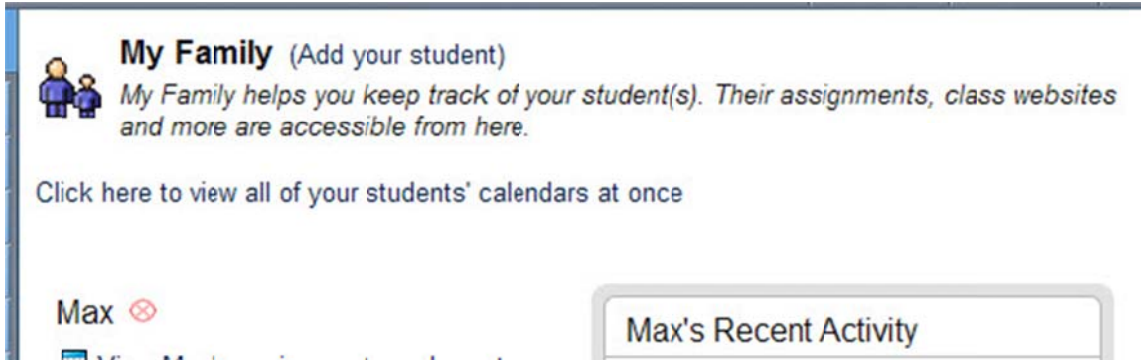

# My Family

The link to My Family allows you to view your student's information quickly.

- You can view the Recent Activity for each student (Recent Activity is a compilation of all updates to Class Room Web Pages).
- A list of links to each of your student's teachers and classes provides quick access to move to those Teacher Profiles and Class Room Web Pages.